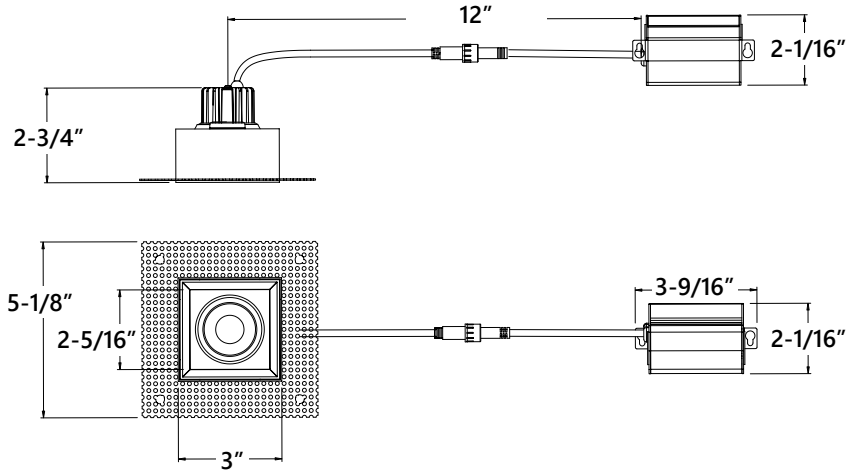

LS-CS-3SQTL-G-8W-5CCT

3" Canless Selectable 5CCT Square Gimbal Trimless LED Recessed Downlight

LUMENS: 600lm

COLOR TEMPERATURE: 27K/30K/35K/40K/50K

APERTURE: Square

Description 3" selectable 5CCT square gimbal trimless LED recessed downlight included junction box which can be install directly in insulated ceiling without any thermal housing. Fixture is compatible with industry standard forward-phase / reverse-phase and TRIAC/ELV dimmers.

Trimless
(Sold Separately)

LS-CS-3SQ-MP
3" Square Mounting Plate

Trimless

PRODUCT IMAGES & DIMENSIONS

LS-CS-3SQTL-G-8W-5CCT-BL
3" Canless 5CCT Square Gimbal
Trimless, Black Finish

LS-CS-3SQTL-G-8W-5CCT-WH
3" Canless 5CCT Square Gimbal
Trimless, White Finish

SPECIFICATIONS

PART NUMBER	SIZE	APERTURE	LUMEN/WATTAGE	SELECTABLE 5CCT	CRI	VOLTAGE	DIMMING	FINISH	LISTING
LS-CS-3SQTL-G-8W-5CCT-BL	3"	Square	600lm/8W	27K/30K/35K/40K/50K	90	120V	TRIAC	Black	cETLus
LS-CS-3SQTL-G-8W-5CCT-WH	3"	Square	600lm/8W	27K/30K/35K/40K/50K	90	120V	TRIAC	White	cETLus