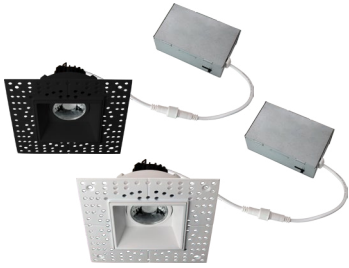

LS-CS-3SQTL-G-8W-5CCT

3" Canless Selectable 5CCT Square Gimbal Trimless LED Recessed Downlight

LUMENS: 600lm

COLOR TEMPERATURE: 27K/30K/35K/40K/50K

APERTURE: Square

Description 3" selectable 5CCT square gimbal trimless LED recessed downlight included junction box which can be install directly in insulated ceiling without any thermal housing. Fixture is compatible with industry standard forward-phase / reverse-phase and TRIAC/ELV dimmers.

FEATURES

- No housing is required - easy and fast installation
- 600lm / 8W
- Field selectable 2700K, 3000K, 3500K, 4000K and 5000K
- 90+CRI
- 38° beam angle and 30° titl
- IC rated
- 120V Triac dimming
- Available in Black or White finish
- 5 years warranty
- cETLus Listed for Wet Locations

Trimless
(Sold Separately)

LS-CS-3SQ-MP
3" Square Mounting Plate

Trimless

PRODUCT IMAGES & DIMENSIONS

LS-CS-3SQTL-G-8W-5CCT-BL
3" Canless 5CCT Square Gimbal
Trimless, Black Finish

LS-CS-3SQTL-G-8W-5CCT-WH
3" Canless 5CCT Square Gimbal
Trimless, White Finish

SPECIFICATIONS

PART NUMBER	SIZE	APERTURE	LUMEN/WATTAGE	SELECTABLE 5CCT	CRI	VOLTAGE	DIMMING	FINISH	LISTING
LS-CS-3SQTL-G-8W-5CCT-BL	3"	Square	600lm/8W	27K/30K/35K/40K/50K	90	120V	TRIAC	Black	cETLus
LS-CS-3SQTL-G-8W-5CCT-WH	3"	Square	600lm/8W	27K/30K/35K/40K/50K	90	120V	TRIAC	White	cETLus