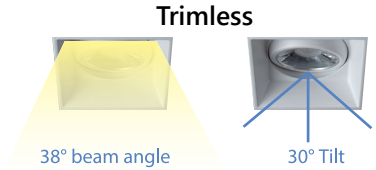

LS-CS-3SQTL-G-8W-5CCT

3" Canless Selectable 5CCT Square Gimbal Trimless LED Recessed Downlight

LUMENS: 600lm

COLOR TEMPERATURE: 27K/30K/35K/40K/50K

APERTURE: Square

Description 3" selectable 5CCT square gimbal trimless LED recessed downlight included junction box which can be install directly in insulated ceiling without any thermal housing. Fixture is compatible with industry standard forward-phase / reverse-phase and TRIAC/ELV dimmers.

FEATURES

- No housing is required - easy and fast installation
- 600lm / 8W
- Field selectable 2700K, 3000K, 3500K, 4000K and 5000K
- 90+CRI
- 38° beam angle and 30° titl
- IC rated
- 120V Triac dimming
- Available in Black or White finish
- 5 years warranty
- cETLus Listed for Wet Locations

Trimless
(Sold Separately)

LS-CS-3SQ-MP
3" Square Mounting Plate

Trimless

PRODUCT IMAGES & DIMENSIONS

LS-CS-3SQTL-G-8W-5CCT-BL
3" Canless 5CCT Square Gimbal
Trimless, Black Finish

LS-CS-3SQTL-G-8W-5CCT-WH
3" Canless 5CCT Square Gimbal
Trimless, White Finish

SPECIFICATIONS

PART NUMBER	SIZE	APERTURE	LUMEN/WATTAGE	SELECTABLE 5CCT	CRI	VOLTAGE	DIMMING	FINISH	LISTING
LS-CS-3SQTL-G-8W-5CCT-BL	3"	Square	600lm/8W	27K/30K/35K/40K/50K	90	120V	TRIAC	Black	cETLus
LS-CS-3SQTL-G-8W-5CCT-WH	3"	Square	600lm/8W	27K/30K/35K/40K/50K	90	120V	TRIAC	White	cETLus