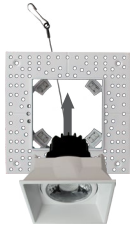

LS-CS-3SQTL-G-8W-5CCT

3" Canless Selectable 5CCT Square Gimbal Trimless LED Recessed Downlight

LUMENS: 600lm

COLOR TEMPERATURE: 27K/30K/35K/40K/50K

APERTURE: Square

Description 3" selectable 5CCT square gimbal trimless LED recessed downlight included junction box which can be install directly in insulated ceiling without any thermal housing. Fixture is compatible with industry standard forward-phase / reverse-phase and TRIAC/ELV dimmers.

FEATURES

- No housing is required - easy and fast installation
- 600lm / 8W
- Field selectable 2700K, 3000K, 3500K, 4000K and 5000K
- 90+CRI
- 38° beam angle and 30° titl
- IC rated
- 120V Triac dimming
- Available in Black or White finish
- 5 years warranty
- cETLus Listed for Wet Locations

Trimless
(Sold Separately)

LS-CS-3SQ-MP
3" Square Mounting Plate

Trimless

PRODUCT IMAGES & DIMENSIONS

LS-CS-3SQTL-G-8W-5CCT-BL
3" Canless 5CCT Square Gimbal
Trimless, Black Finish

LS-CS-3SQTL-G-8W-5CCT-WH
3" Canless 5CCT Square Gimbal
Trimless, White Finish