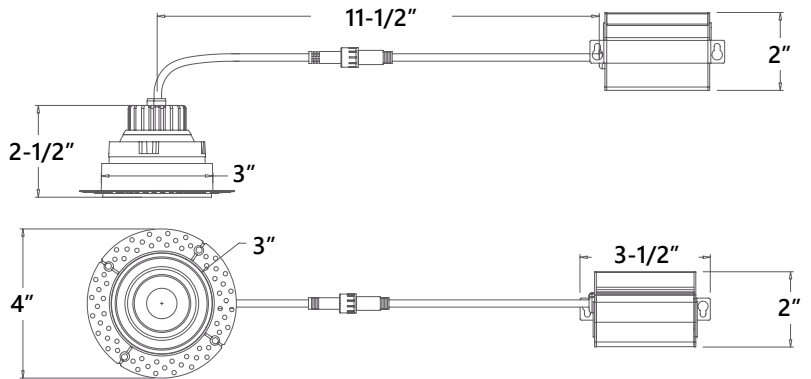

Mounting Plate Available
(Sold Separately)

LS-CS-3R-MP
3" Round Mounting Plate

Trimless

PRODUCT IMAGES & DIMENSIONS

LS-CS-3RTL-G-8W-5CCT-BL
3" Canless 5CCT Round Gimbal
Trimless, Black Finish

LS-CS-3RTL-G-8W-5CCT-WH
3" Canless 5CCT Round Gimbal
Trimless, White Finish

SPECIFICATIONS

PART NUMBER	SIZE	APERTURE	LUMEN/WATTAGE	SELECTABLE 5CCT	CRI	VOLTAGE	DIMMING	FINISH	LISTING
LS-CS-3RTL-G-8W-5CCT-BL	3"	Round	600lm/8W	27K/30K/35K/40K/50K	90	120V	TRIAC	Black	cETLus
LS-CS-3RTL-G-8W-5CCT-WH	3"	Round	600lm/8W	27K/30K/35K/40K/50K	90	120V	TRIAC	White	cETLus