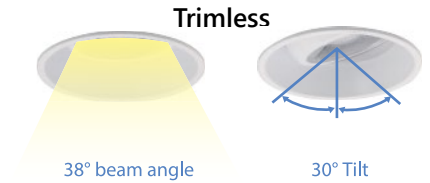

LS-CS-3RTL-G-8W-5CCT

3" Canless Selectable 5CCT Round Gimbal Trimless LED Recessed Downlight

LUMENS: 600lm

COLOR TEMPERATURE: 27K/30K/35K/40K/50K

APERTURE: Round

Description 3" selectable 5CCT round gimbal trimless LED recessed downlight included junction box which can be install directly in insulated ceiling without any thermal housing. Fixture is compatible with industry standard forward-phase / reverse-phase and TRIAC/ELV dimmers.

FEATURES

- No housing is required - easy and fast installation
- 600lm / 8W
- Field selectable 2700K, 3000K, 3500K, 4000K and 5000K
- 90+CRI
- 38° beam angle and 30° titl
- IC rated
- 120V Triac dimming
- Available in Black or White finish
- 5 years warranty
- cETLus Listed for Wet Locations

Mounting Plate Available
(Sold Separately)

LS-CS-3R-MP
3" Round Mounting Plate

Trimless

PRODUCT IMAGES & DIMENSIONS

LS-CS-3RTL-G-8W-5CCT-BL
3" Canless 5CCT Round Gimbal
Trimless, Black Finish

LS-CS-3RTL-G-8W-5CCT-WH
3" Canless 5CCT Round Gimbal
Trimless, White Finish

SPECIFICATIONS

PART NUMBER	SIZE	APERTURE	LUMEN/WATTAGE	SELECTABLE 5CCT	CRI	VOLTAGE	DIMMING	FINISH	LISTING
LS-CS-3RTL-G-8W-5CCT-BL	3"	Round	600lm/8W	27K/30K/35K/40K/50K	90	120V	TRIAC	Black	cETLus
LS-CS-3RTL-G-8W-5CCT-WH	3"	Round	600lm/8W	27K/30K/35K/40K/50K	90	120V	TRIAC	White	cETLus