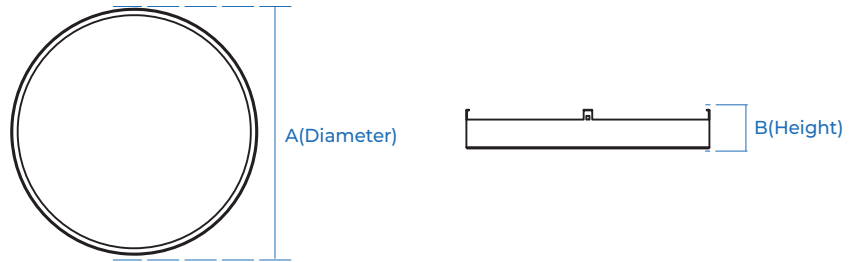

Patented LED Alabaster Flush Mount

Key Features

- Spanish Alabaster with DIY Decorative trim. (Customized trims are available)
- 2700K/3000K/3500K/4000K/5000K CCT Selectable.
- Easy Installation by twist-and-lock brackets.

7" | 9" | 12"

ELECTRICAL

VOLTAGE	AC120V AC 60HZ
POWER FACTOR	≥0.9
DIMMABLE	TRIAC DIMMING
SURGE PROTECTION	0.5KV
Flicker	<30%

DIMENSION

DIMENSION	A (Diameter)	B (Height)
7"	7.15"	1.06"
9"	8.94"	1.06"
12"	11.87"	1.06"