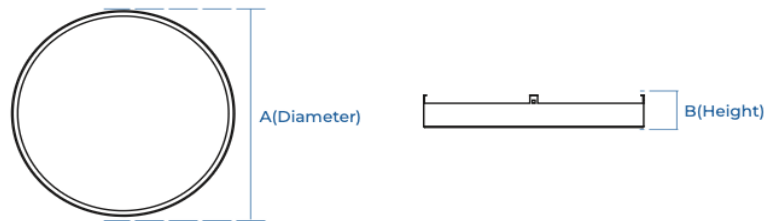

Patented LED Alabaster Flush Mount

Key Features

- Spanish Alabaster with DIY Decorative trim. (Customized trims are available)
- 2700K/3000K/3500K/4000K/5000K CCT Selectable.
- Easy Installation by twist-and-lock brackets.

7" | 9" | 12"

ELECTRICAL

VOLTAGE	AC120V AC 60HZ
POWER FACTOR	≥0.9
DIMMABLE	TRIAC DIMMING
SURGE PROTECTION	0.5KV
Flicker	<30%

DIMENSION

DIMENSION	A (Diameter)	B (Height)
7"	7.15"	1.06"
9"	8.94"	1.06"
12"	11.87"	1.06"