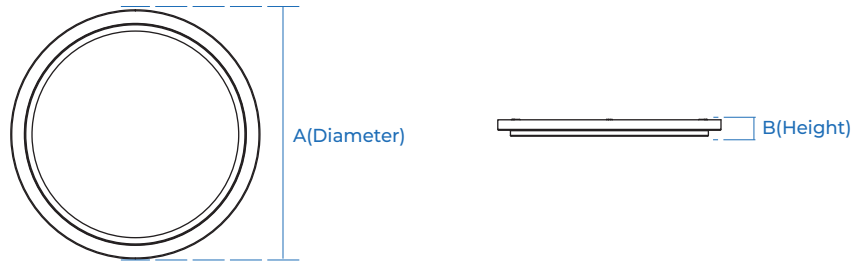

Patented LED Alabaster Flush Mount

Key Features

- Spanish Alabaster with DIY Decorative trim. (Customized trims are available)
- 2700K/3000K/3500K/4000K/5000K CCT Selectable.
- Easy Installation by twist-and-lock brackets.

7" | 9" | 12"

ELECTRICAL

VOLTAGE	AC120V AC 60HZ
POWER FACTOR	≥0.9
DIMMABLE	TRIAC DIMMING
SURGE PROTECTION	0.5KV
Flicker	<30%

DIMENSION

DIMENSION	A (Diameter)	B (Height)
7"	7.15"	1.06"
9"	8.94"	1.06"
12"	11.88"	1.06"

ENERGY CHART

MODEL NO	SIZE inches	WATTAGE	EFFICIENCY lm/w	DELIVERED LUMENS	CCT
P617-K129-X120B5T-W1 C30-7MB	7"	12W	40LM/W±5%	480LM±5%	2700K 3000K 3500K 4000K 5000K
P617-K129-X120B5T-W1 C30-7GD	7"	12W	40LM/W±5%	480LM±5%	
P619-K189-X120B5T-W1 C30-9MB	9"	18W	53LM/W±5%	950LM±5%	
P619-K189-X120B5T-W1 C30-9GD	9"	18W	53LM/W±5%	950LM±5%	
P6112-K249-X120B5T-W1 C30-12MB	12"	24W	58LM/W±5%	1400LM±5%	
P6112-K249-X120B5T-W1 C30-12GD	12"	24W	58LM/W±5%	1400LM±5%	