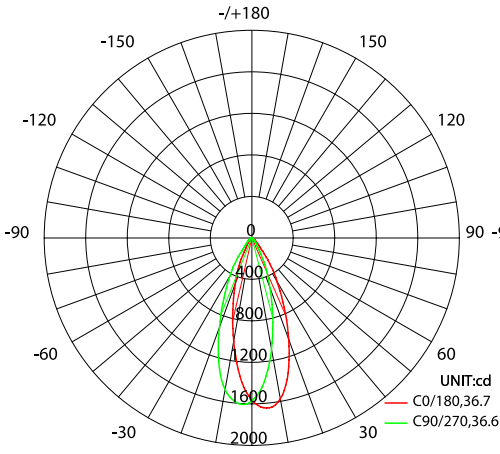

PRODUCT PHOTOMETRIC TEST REPORT

LS-2-5CCT-2700K