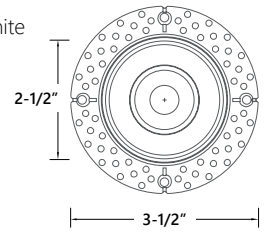

PRODUCT IMAGES & DIMENSIONS

LS-2-TL-5CCT
2" Trimless LED Module

MUD RING OPTIONS

LS-2-MD-R
2" Round Mud-Ring, White

+

LS-2-TL-5CCT
2" Selectable 5CCT Trimless LED Module

LS-2-MD-SQ
2" Square Mud-Ring, White

+

LS-2-TL-5CCT
2" Trimless Selectable 5CCT LED Module

OPTIONAL FRAME-IN

LS-UNV-H234

Universal New Construction Frame-in

ORDERING CHART

2" Trimless 5CCT Selectable LED MODULE			2" TRIM OPTION		OPTIONAL ACCESSORIES
PART NUMBER	LUMEN/WATTAGE	SELECTABLE 5CCT	PART NUMBER	DESCRIPTION	PART NUMBER
LS-2-TL-5CCT	1000lm/15W	27K/30K/35K/40K/50K	LS-2-MD-R	2" Round Mud Ring, White finish	LS-UNV-H234 Universal New Construction Frame-in
			LS-2-MD-SQ	2" Square RMud Ring, White finish	