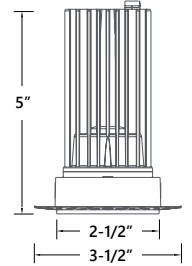

Construction: Die-cast aluminum LED module includes 6" quick connect wire to the driver box for ease of installation. LED module is threaded to fit the trim and transfer heat

Installation: No housing is required, two tensions spring clips secure luminaire to ceiling. Accommodates ceiling thickness up to 3/4". Can be used in new construction applications with universal new construction frame-in (**LS-UNV-H234**).

PRODUCT IMAGES & DIMENSIONS

LS-2-TL-5CCT
2" Trimless LED Module

MUD RING OPTIONS

LS-2-MD-R
2" Round Mud-Ring, White

+

LS-2-TL-5CCT
2" Selectable 5CCT Trimless LED Module

LS-2-MD-SQ
2" Square Mud-Ring, White