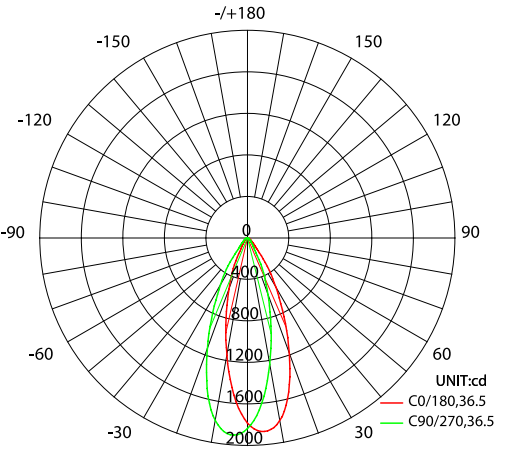

LS-2-5CCT-3500K