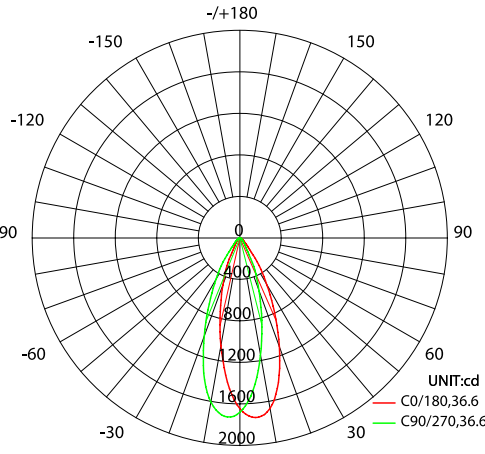

LS-2-5CCT-3000K