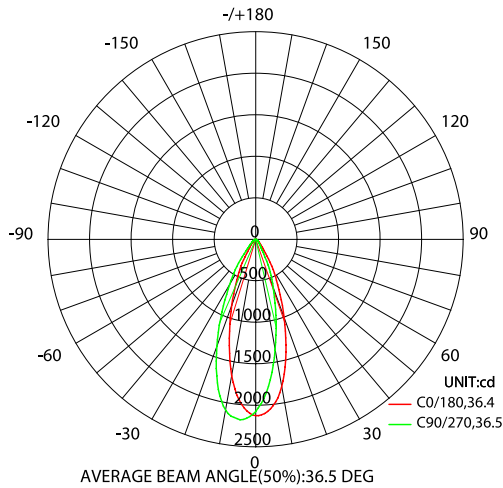

LS-2-5CCT-4000K