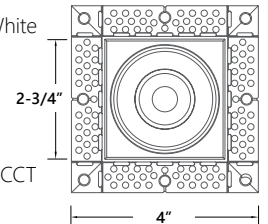

PRODUCT IMAGES & DIMENSIONS

LS-2-TL-5CCT
2" Trimless LED Module

MUD RING OPTIONS

LS-2-MD-R
2" Round Mud-Ring, White

+

LS-2-TL-5CCT
2" Selectable 5CCT Trimless LED Module

LS-2-MD-SQ
2" Square Mud-Ring, White

+

LS-2-TL-5CCT
2" Trimless Selectable 5CCT LED Module

OPTIONAL FRAME-IN

LS-UNV-H234

Universal New Construction Frame-in

ORDERING CHART

2" Trimless 5CCT Selectable LED MODULE			2" TRIM OPTION		OPTIONAL ACCESSORIES
PART NUMBER	LUMEN/WATTAGE	SELECTABLE 5CCT	PART NUMBER	DESCRIPTION	PART NUMBER
LS-2-TL-5CCT	1000lm/15W	27K/30K/35K/40K/50K	LS-2-MD-R	2" Round Mud Ring, White finish	LS-UNV-H234 Universal New Construction Frame-in
			LS-2-MD-SQ	2" Square RMud Ring, White finish	