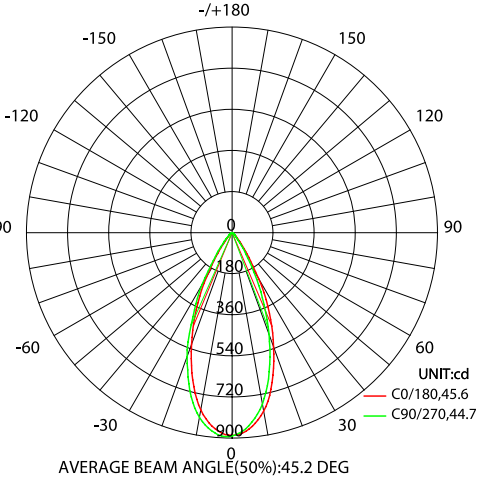

LS-1-5CCT-3500K