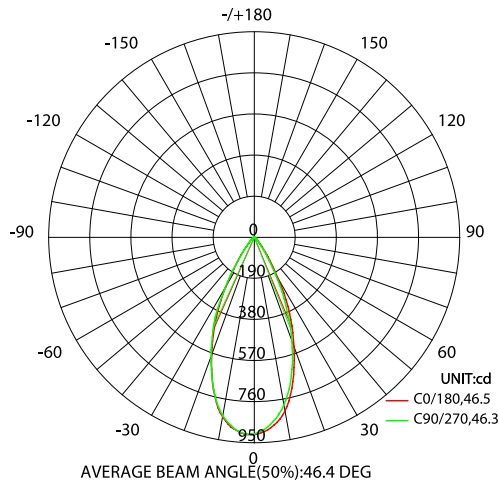

LS-1-5CCT-4000K