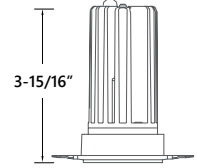

PRODUCT IMAGES & DIMENSIONS

LS-1-TL-5CCT
1" Trimless LED Module

MUD RING OPTIONS

LS-1-MD-R
1" Round Mud-Ring, White

+

LS-1-TL-5CCT
1" Selectable 5CCT Trimless LED Module

LS-1-MD-SQ
1" Square Mud-Ring, White