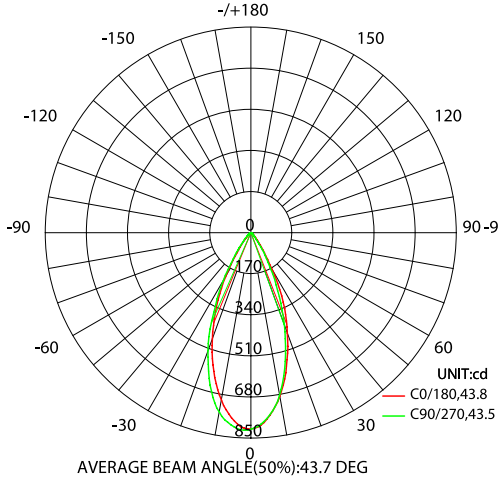

PRODUCT PHOTOMETRIC TEST REPORT

LS-1-5CCT-2700K