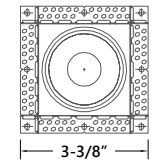

PRODUCT IMAGES & DIMENSIONS

LS-1-TL-5CCT
1" Trimless LED Module

MUD RING OPTIONS

LS-1-MD-R
1" Round Mud-Ring, White

+

LS-1-TL-5CCT
1" Selectable 5CCT Trimless LED Module

LS-1-MD-SQ
1" Square Mud-Ring, White

+

LS-1-TL-5CCT
1" Trimless Selectable 5CCT LED Module

OPTIONAL FRAME-IN

LS-UNV-H234

Universal New Construction Frame-in

ORDERING CHART

1" 5CCT Selectable LED MODULE			1" TRIM OPTION		OPTIONAL ACCESSORIES
PART NUMBER	LUMEN/WATTAGE	SELECTABLE SCCT	PART NUMBER	DESCRIPTION	PART NUMBER
LS-1-5CCT	500lm/7W	27K/30K/35K/40K/50K	LS-T-1-R-BL	1" Round Regress Trim, Black finish	LS-UNV-H234 Universal New Construction Frame-in
			LS-T-1-R-WH	1" Round Regress Trim, White finish	
			LS-T-1-SQ-BL	1" Square Regress Trim, Black finish	
			LS-T-1-SQ-WH	1" Square Regress Trim, White finish	