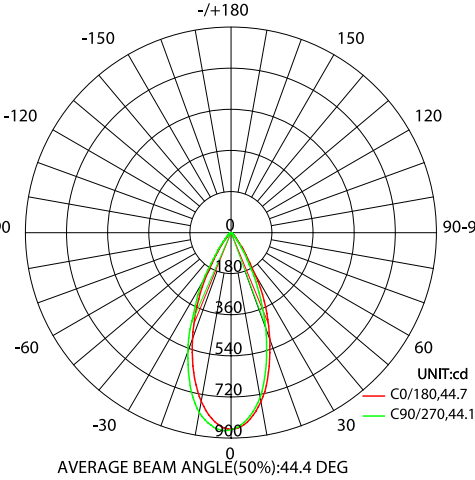

LS-1-5CCT-3000K