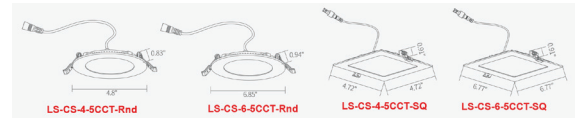

4" & 6" 5CCT Can-Less Recessed LED Downlight

These ultra slim profile can-less recessed LED downlights are designed for easy installation into new construction or remodel applications. Tunable white luminaires include an integral Selectable CCT switch located on the junction box of each luminaire with a quick connect that allows for easy disconnect and mounting in the ceiling.

FEATURES

- 120VAC 700lm / 10W or 1000lm / 12W
- Field selectable CCT: 2700K / 3000K / 3500K / 4000K / 5000K
- 90+CRI
- Triac dimming
- No housing required and includes pre-wired junction box
- Junction box includes tunable color temperature switch
- Quick disconnect allows for easy installation
- IC Air-tight rated
- Suitable for Wet locations
- Energy Star listed, CEC Title 24 JA8 listed, ETL approved, RoHS compliant

LS-CS-4-5CCT-RND

4" Round

LS-CS-4-5CCT-SQ

4" Square

LS-CS-6-5CCT-RND

6" Round

LS-CS-6-5CCT-SQ

6" Square

Catalog Number	Size	Voltage	Wattage	Efficacy	Lumen	CCT	CRI	Life Time
LS-CS-4-5CCT-RND	4"	120VAC	10W	75lm/W	700lm	27K/30K/35K/40K/50K	90+	50,000Hrs.
LS-CS-4-5CCT-SQ	4"	120ACV	10W	75lm/W	700lm	27K/30K/35K/40K/50K	90+	50,000Hrs.
LS-CS-6-5CCT-RND	6"	120ACV	12W	85lm/W	1000lm	27K/30K/35K/40K/50K	90+	50,000Hrs.
LS-CS-6-5CCT-SQ	6"	120ACV	12W	85lm/W	1000lm	27K/30K/35K/40K/50K	90+	50,000Hrs.