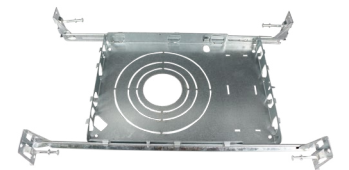

1" & 2" TRIMLESS MINI DOWNLIGHT

1" & 2" Trimless selectable 5CCT LED module is IC rated aluminum die-cast with two tension spring clips. Used in conjunction with compatible driver box and trimless interchangeable.

PRODUCT INFORMATION

Name:	Architectural 5CCT Changeable Mini Downlight
Trim Types:	Round & Square Trimless
Aperture:	1" & 2"

PRODUCT PERFORMANCE

Input Voltage:	120V
Lumens / Wattage:	1"= 500lm / 7W; 2"= 1000lm / 15W;
Color Temperature:	2700K, 3000K, 3500K, 4000K or 5000K
Color Rendering Index:	90+CRI
Lifetime:	50,000 hours
Rating:	IC Air-Tight
Listing:	Energy Star, ETL, JA8

+

LS-1-TL-5CCT
1" Selectable 5CCT
Trimless LED Module

+

LS-1-MD-SQ
1" Square Mud-Ring, White

LS-1-TL-5CCT
1" Trimless Selectable 5CCT
LED Module

LS-UNV-H234
Universal New Construction Frame-in

LS-2-MD-R
2" Round Mud-Ring, White

+

LS-2-TL-5CCT
2" Selectable 5CCT
Trimless LED Module

LS-2-MD-SQ
2" Square Mud-Ring, White

+

LS-2-TL-5CCT
2" Trimless Selectable 5CCT
LED Module

ORDERING CHART

TRIMLESS 5CCT LED MODULE			MUD RING OPTION			OPTIONAL ACCESSORIES
PART NUMBER	LUMEN/WATTAGE	CCT	PART NUMBER	APERTURE	FINISH	PART NUMBER
LS-1-TL-5CCT 1" Trimless	500lm/7W	27K/30K/35K /40K/50K	LS-1-MD 1" Mud Ring	-R Round	White finish	LS-UNV-H234 Universal New Construction Frame-in
LS-2-TL-5CCT 2" Trimless	1000lm/15W		LS-2-MD 2" Mud Ring	-SQ Square		